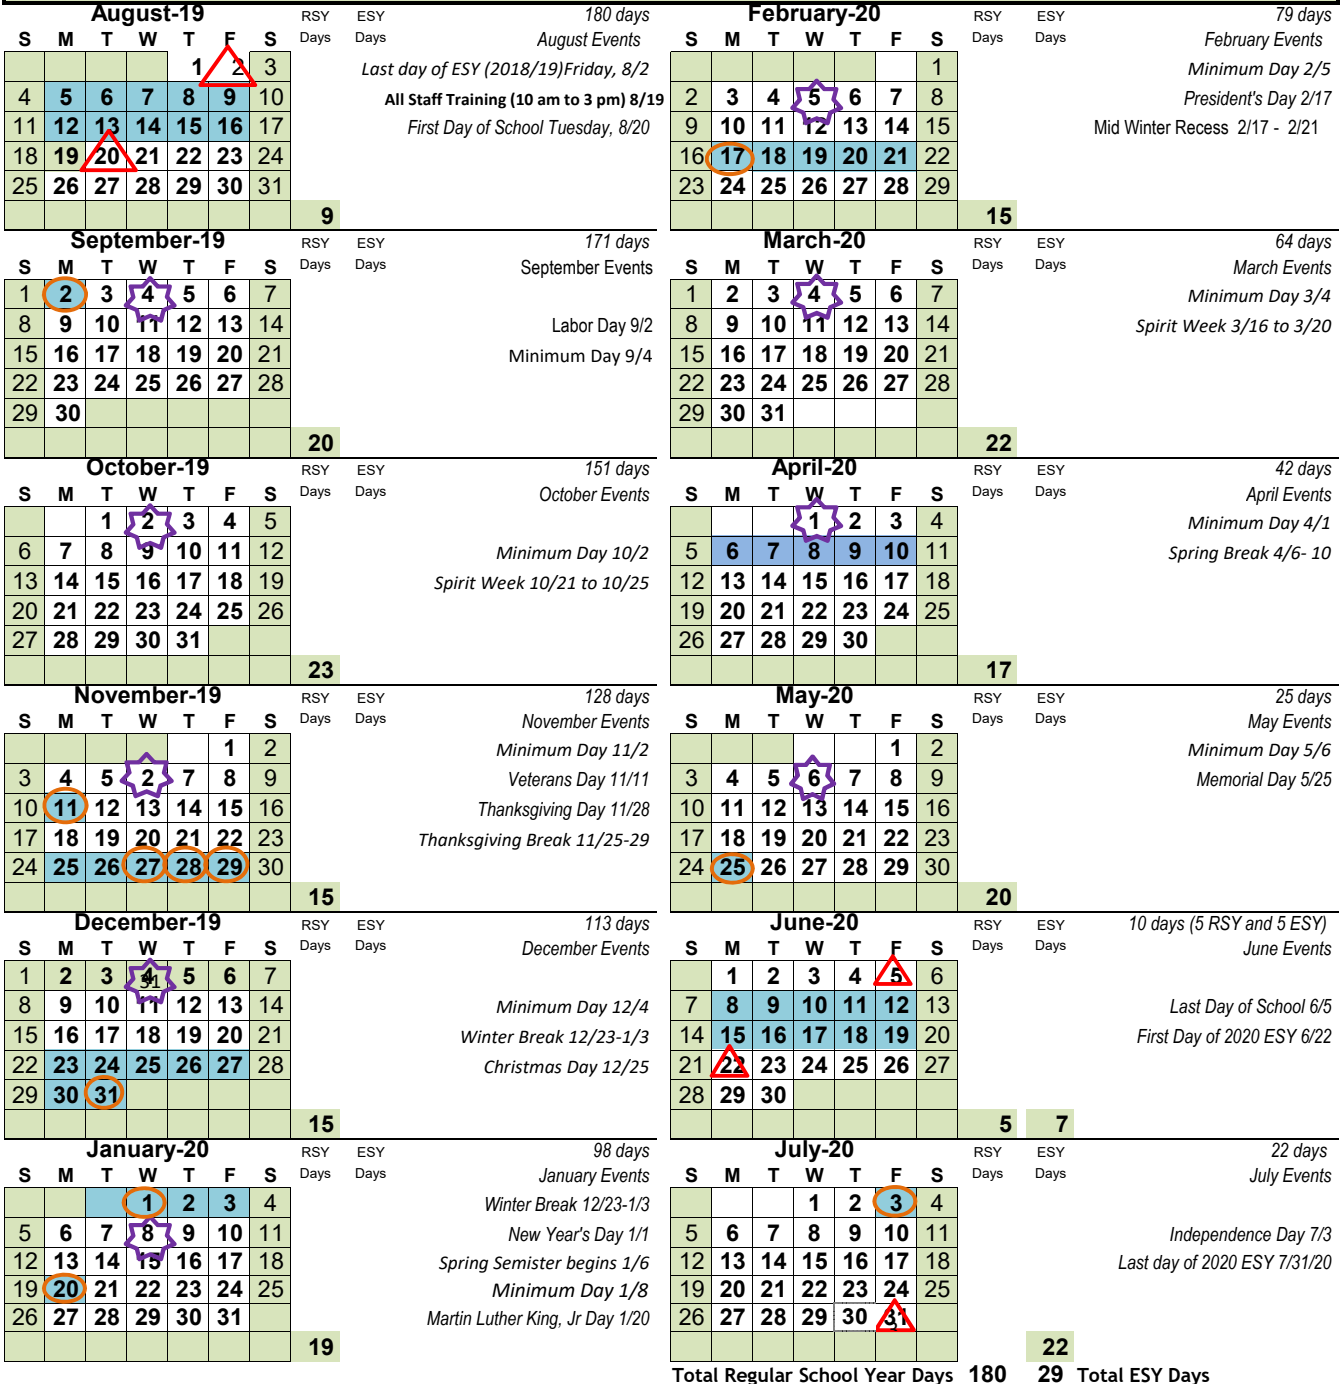

EXHIBIT K: 2019-2020 School Calendar

Cypress School

Total Regular School Year Days 180 29 Total ESY Days

- Non-School Day
- First & Last Day of School
- Last Day of Semester
- Holiday
- Minimum Day
- RSY Regular School Year
- ESY Extended School Year

**Holidays and School Breaks:**

- September 2 Labor Day
- November 11 Veterans Day (Floating Holiday)
- November 25-29 Thanksgiving Break
- November 27 Floating Holiday
- November 28 Thanksgiving Day
- November 29 Day After Thanksgiving
- December 23- January 3 Winter Break
- December 24 Christmas Eve
- December 25 Christmas Day
- January 1 New Year's Day
- January 20 Martin Luther King, Jr. Day
- February 17 President's Day
- February 17-21 Mid Winter Recess
- April 6 -10 Spring Break
- May 25 Memorial Day
- July 3 Independence Day

School Schedule	
9:00 AM RSY Daily Start Time	
2:23 PM RSY Daily Dismissal Time	
12:00 PM RSY Mimimum Day Dismissal Time	
9:00 AM ESY Daily Start Time	
2:23 PM ESY Daily Dismissal Time	